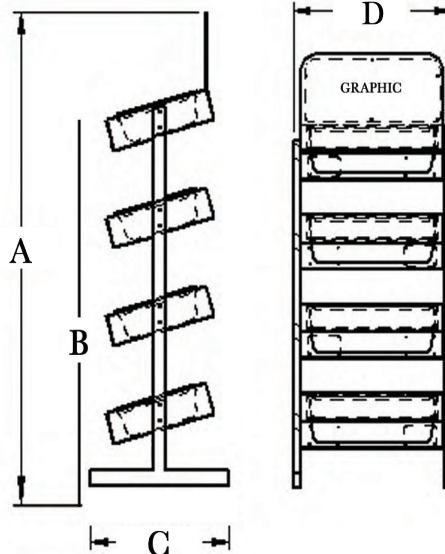

## Accessories

- Signage magnetic (second set)

## Specifications

G.A. Systems Sharing Station Stand 4 Pan is constructed from high quality 16 gauge electro-galvanized steel and is powder coated with a variety of color options. Bottom is fully enclosed with plate type 3" swivel non-marking casters with brakes.

Holds four - 4" deep 12" x 20" pans.

Pans are not included with stand.

A = STAND HEIGHT  
 B = TOP PAN HEIGHT  
 C = DEPTH  
 D = WIDTH

Warning: Not designed for transporting products. Designed for displaying products.

## Dimensions

ITEM	MODEL	STAND HEIGHT	TOP PAN HEIGHT	DEPTH	WIDTH
C1026	SS-4	62"	49-5/8"	20"	24-3/4"

Shipping weight 91 lbs