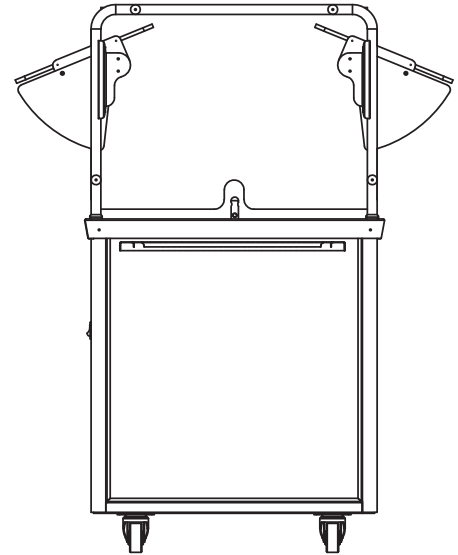

SPEC SHEET

Quick Click Adjustable Glass Double Sided Sneeze Guard

Specifications

Quick Click Adjustable Glass Double Sided Sneeze Guard is fabricated with 1" round stainless steel tubing. Top and front are covered with 3/8" thick tempered glass and ends are covered with 3/16" thick tempered glass with 1" radius polished edges.

PROJECT: _____

ITEM #: _____

MODEL: _____

Standard Features

- 1" round stainless steel tubing
- Top mount
- Stainless steel brushed finish
- Independent angular adjustable
- Hardware included
- 3/8" thick tempered glass with polished edges
- *3/8" thick glass maximum span 60"

Conforms to NSF Std. #2
Patent Pending

Rev 07/2019

Quick Click Adjustable Glass Double Sided Sneeze Guard

- Standard Widths
- 29" for 30-5/8" Cabinets
 - 35" for 36-5/8" Cabinets

Dimensions

ITEM	MODEL	LENGTH	WIDTH	HEIGHT
C1111	DSN2430G	24"	29"	22"
C0715	DSN3130G	31"	29"	22"
C0716	DSN3630G	36"	29"	22"
C0827	DSN3736G	37"	35"	22"
C0717	DSN3730G	37"	29"	22"
C1134	DSN3930G	39"	29"	22"
C0841	DSN4836G	48"	35"	22"
C0718	DSN4830G	48"	29"	22"
C0719	DSN5030G	50"	29"	22"
C0926	DSN5236G	52"	35"	22"
C0883	DSN5336G	53"	35"	22"
C0720	DSN5330G	53"	29"	22"
C0846	DSN5436G	54"	35"	22"
C0721	DSN5430G	54"	29"	22"
C0722	DSN5530G	55"	29"	22"
C0812	DSN6036G	60"	35"	22"
C1020	DSN6030G	60"	29"	22"

ITEM	MODEL	LENGTH	WIDTH	HEIGHT
C0819	DSN6336G	63"	35"	22"
C0723	DSN6330G	63"	29"	22"
C0875	DSN6836G	68"	35"	22"
C0724	DSN6830G	68"	29"	22"
C0779	DSN7230G	72"	29"	22"
C0725	DSN7630G	76"	29"	22"
C0726	DSN7730G	77"	29"	22"
C0932	DSN8636G	86"	35"	22"
C0727	DSN8630G	86"	29"	22"
C1019	DSN8830G	88"	29"	22"
C1166	DSN9630G	96"	29"	22"