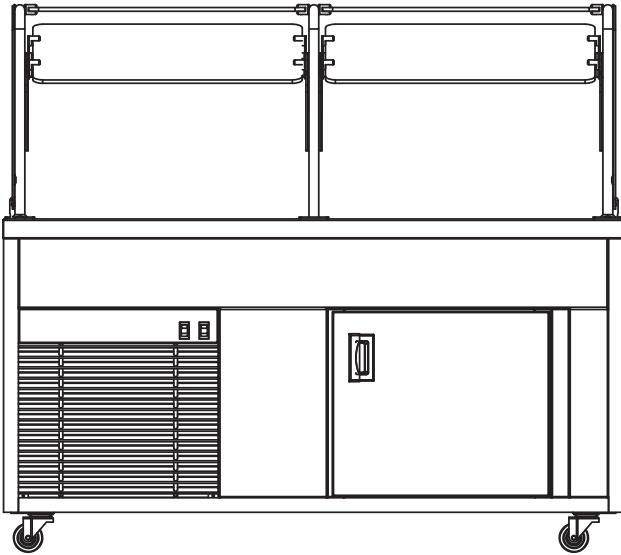

SPEC SHEET

Quick Click Adjustable Glass Double Sided Sneeze Guard

Specifications

Quick Click Adjustable Glass Double Sided Sneeze Guard is fabricated with 1" round stainless steel tubing. Top and front are covered with 3/8" thick tempered glass and ends are covered with 3/16" thick tempered glass with 1" radius polished edges.

Tuck away wings pop out end panels meet NSF standards and tuck away when not in use for an unobtrusive sleek profile. Front and back glass adjusts to 4 different positions and allows the tuck away wings to come out.

Options

- Under mount
- Powder coated finish
- Heat strips / C0329
- Heat strips with lights
- Lights / LGT001
- Stainless steel top

MODEL	LL	WW	H (Y)
DSNLL30G	LL"	29"	22"
DSNLL36G	LL"	35"	22"

Intertek
4003279

Conforms to NSF Std. #2
Patent Pending

Rev 07/2019

Quick Click Adjustable Glass Double Sided Sneeze Guard

- Standard Widths
- 29" for 30-5/8" Cabinets
 - 35" for 36-5/8" Cabinets

Dimensions

ITEM	MODEL	LENGTH	WIDTH	HEIGHT
C1111	DSN2430G	24"	29"	22"
C0715	DSN3130G	31"	29"	22"
C0716	DSN3630G	36"	29"	22"
C0827	DSN3736G	37"	35"	22"
C0717	DSN3730G	37"	29"	22"
C1134	DSN3930G	39"	29"	22"
C0841	DSN4836G	48"	35"	22"
C0718	DSN4830G	48"	29"	22"
C0719	DSN5030G	50"	29"	22"
C0926	DSN5236G	52"	35"	22"
C0883	DSN5336G	53"	35"	22"
C0720	DSN5330G	53"	29"	22"
C0846	DSN5436G	54"	35"	22"
C0721	DSN5430G	54"	29"	22"
C0722	DSN5530G	55"	29"	22"
C0812	DSN6036G	60"	35"	22"
C1020	DSN6030G	60"	29"	22"