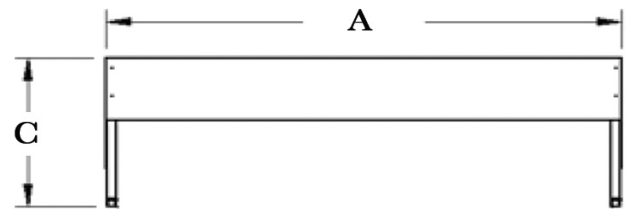

SPEC SHEET

Acrylic Double Sided Sneeze Guard

Specifications

Double Sided Buffet style lift off design sneeze guard.

Lift off removable with the use of simple tools.
Fabricated of 1" square stainless steel tubing frame that is easy to clean.
Top, front and ends are covered with 1/4" thick polycarbonate material.

The sum of a food shield's protected horizontal plane (X) and it protected vertical plane (Y) shall be greater than or equal to 20 inches (508mm).
Either X or Y may equal 0 inches (0mm).

PROJECT: _____

ITEM #: _____

MODEL: _____

Standard Features

- 1" square stainless steel tubing
- Top mount
- 1/4" thick polycarbonate material

MODEL	LENGTH	WIDTH	H (Y)
DSNLL34	LL"	34"	20-1/4"
DSNLL40	LL"	40"	20-1/4"

Intertek
4003279

ITEM	MODEL	LENGTH	WIDTH	HEIGHT
C0211	DSN6334	63"	34"	20-1/4"
C0309	DSN6340	63"	40"	20-1/4"
C0219	DSN6634	66"	34"	20-1/4"
C0510	DSN6734	67"	34"	20-1/4"
C0212	DSN6834	68"	34"	20-1/4"
C0874	DSN6840	68"	40"	20-1/4"
C0282	DSN7234	72"	34"	20-1/4"
C0213	DSN7634	76"	34"	20-1/4"
C0678	DSN7640	76"	40"	20-1/4"
C0509	DSN7734	77"	34"	20-1/4"
C0508	DSN8334	83"	34"	20-1/4"
C0901	DSN8634	86"	34"	20-1/4"
C0931	DSN8640	86"	40"	20-1/4"
C0612	DSN9134	91"	34"	20-1/4"
C0436	DSN9634	96"	34"	20-1/4"