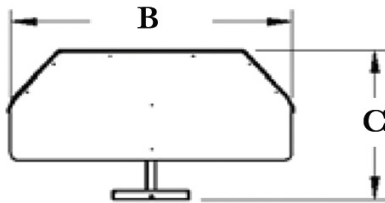

ITEM #: _____

MODEL: _____

Standard Features

- 1" square stainless steel tubing
- Top mount
- 1/4" thick polycarbonate material

MODEL	LENGTH	WIDTH	H (Y)
DSNLL34	LL"	34"	20-1/4"
DSNLL40	LL"	40"	20-1/4"

Intertek
4003279

Conforms to NSF Std. #2
Patent Pending

Rev 04/2019

Acrylic Double Sided Sneeze Guard

- Standard Widths
 • 34" for 30-5/8" Cabinets
 • 40" for 36-5/8" Cabinets

A = LENGTH
 B = WIDTH
 C = HEIGHT

Dimensions

ITEM	MODEL	LENGHT	WIDTH	HEIGHT
C0207	DSN3634	36"	34"	20-1/4"
C0799	DSN3734	37"	34"	20-1/4"
C0826	DSN3740	37"	40"	20-1/4"
C0208	DSN4834	48"	34"	20-1/4"
C0576	DSN4840	48"	40"	20-1/4"
C0209	DSN5034	50"	34"	20-1/4"
C0310	DSN5040	50"	40"	20-1/4"
C0559	DSN5234	52"	34"	20-1/4"
C0925	DSN5240	52"	40"	20-1/4"
C0862	DSN5334	53"	34"	20-1/4"
C0882	DSN5340	53"	40"	20-1/4"
C0280	DSN5434	54"	34"	20-1/4"
C0570	DSN5440	54"	40"	20-1/4"
C0210	DSN5534	55"	34"	20-1/4"
C0660	DSN6034	60"	34"	20-1/4"
C0642	DSN6040	60"	40"	20-1/4"

ITEM	MODEL	LENGTH	WIDTH	HEIGHT
C0211	DSN6334	63"	34"	20-1/4"
C0309	DSN6340	63"	40"	20-1/4"
C0219	DSN6634	66"	34"	20-1/4"
C0510	DSN6734	67"	34"	20-1/4"
C0212	DSN6834	68"	34"	20-1/4"
C0874	DSN6840	68"	40"	20-1/4"
C0282	DSN7234	72"	34"	20-1/4"
C0213	DSN7634	76"	34"	20-1/4"
C0678	DSN7640	76"	40"	20-1/4"
C0509	DSN7734	77"	34"	20-1/4"
C0508	DSN8334	83"	34"	20-1/4"
C0901	DSN8634	86"	34"	20-1/4"
C0931	DSN8640	86"	40"	20-1/4"
C0612	DSN9134	91"	34"	20-1/4"
C0436	DSN9634	96"	34"	20-1/4"