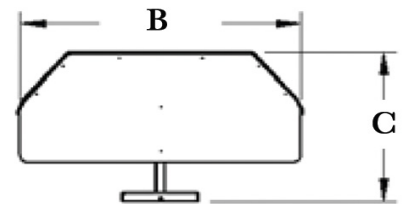

The length is determined by the suffix LL after the model DSN. For example, DSN63 is a double sided sneeze guard 63" long.

Mounts onto locking pins on G.A. Systems cabinets.

NSF Standards

The maximum vertical distance between the finish floor and the bottom leading edge of a food shield shall be 52 inches (1321 mm).

The sum of a food shield's protected horizontal plane (X) and it protected vertical plane (Y) shall be greater than or equal to 20 inches (508mm).
Either X or Y may equal 0 inches (0mm).

PROJECT: _____

ITEM #: _____

MODEL: _____

Standard Features

- 1" square stainless steel tubing
- Top mount
- 1/4" thick polycarbonate material

MODEL	LENGTH	WIDTH	H (Y)
DSNLL34	LL"	34"	20-1/4"
DSNLL40	LL"	40"	20-1/4"

Intertek
4003279

ITEM	MODEL	LENGTH	WIDTH	HEIGHT
C0211	DSN6334	63"	34"	20-1/4"
C0309	DSN6340	63"	40"	20-1/4"
C0219	DSN6634	66"	34"	20-1/4"
C0510	DSN6734	67"	34"	20-1/4"
C0212	DSN6834	68"	34"	20-1/4"
C0874	DSN6840	68"	40"	20-1/4"
C0282	DSN7234	72"	34"	20-1/4"
C0213	DSN7634	76"	34"	20-1/4"
C0678	DSN7640	76"	40"	20-1/4"
C0509	DSN7734	77"	34"	20-1/4"
C0508	DSN8334	83"	34"	20-1/4"
C0901	DSN8634	86"	34"	20-1/4"
C0931	DSN8640	86"	40"	20-1/4"
C0612	DSN9134	91"	34"	20-1/4"
C0436	DSN9634	96"	34"	20-1/4"