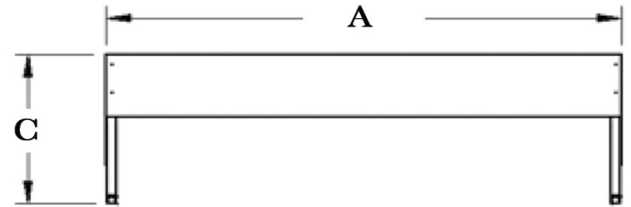

SPEC SHEET

Acrylic Double Sided Sneeze Guard

Specifications

Double Sided Buffet style lift off design sneeze guard.

Lift off removable with the use of simple tools.
Fabricated of 1" square stainless steel tubing frame that is easy to clean.
Top, front and ends are covered with 1/4" thick polycarbonate material.

ITEM #: _____

MODEL: _____

Standard Features

- 1" square stainless steel tubing
- Top mount
- 1/4" thick polycarbonate material

MODEL	LENGTH	WIDTH	H (Y)
DSNLL34	LL"	34"	20-1/4"
DSNLL40	LL"	40"	20-1/4"

Intertek
4003279

Conforms to NSF Std. #2
Patent Pending

Rev 04/2019

Acrylic Double Sided Sneeze Guard

- Standard Widths
 • 34" for 30-5/8" Cabinets
 • 40" for 36-5/8" Cabinets

A = LENGTH
 B = WIDTH
 C = HEIGHT

Dimensions

ITEM	MODEL	LENGHT	WIDTH	HEIGHT
C0207	DSN3634	36"	34"	20-1/4"
C0799	DSN3734	37"	34"	20-1/4"
C0826	DSN3740	37"	40"	20-1/4"
C0208	DSN4834	48"	34"	20-1/4"
C0576	DSN4840	48"	40"	20-1/4"
C0209	DSN5034	50"	34"	20-1/4"
C0310	DSN5040	50"	40"	20-1/4"
C0559	DSN5234	52"	34"	20-1/4"
C0925	DSN5240	52"	40"	20-1/4"
C0862	DSN5334	53"	34"	20-1/4"
C0882	DSN5340	53"	40"	20-1/4"
C0280	DSN5434	54"	34"	20-1/4"
C0570	DSN5440	54"	40"	20-1/4"
C0210	DSN5534	55"	34"	20-1/4"
C0660	DSN6034	60"	34"	20-1/4"
C0642	DSN6040	60"	40"	20-1/4"

ITEM	MODEL	LENGTH	WIDTH	HEIGHT
C0211	DSN6334	63"	34"	20-1/4"
C0309	DSN6340	63"	40"	20-1/4"
C0219	DSN6634	66"	34"	20-1/4"
C0510	DSN6734	67"	34"	20-1/4"
C0212	DSN6834	68"	34"	20-1/4"
C0874	DSN6840	68"	40"	20-1/4"
C0282	DSN7234	72"	34"	20-1/4"
C0213	DSN7634	76"	34"	20-1/4"
C0678	DSN7640	76"	40"	20-1/4"
C0509	DSN7734	77"	34"	20-1/4"
C0508	DSN8334	83"	34"	20-1/4"
C0901	DSN8634	86"	34"	20-1/4"
C0931	DSN8640	86"	40"	20-1/4"
C0612	DSN9134	91"	34"	20-1/4"
C0436	DSN9634	96"	34"	20-1/4"