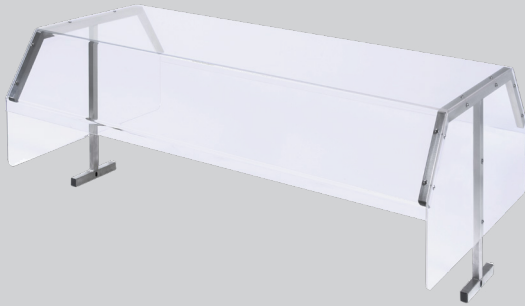

SPEC SHEET

Acrylic Double Sided Sneeze Guard

Specifications

Double Sided Buffet style lift off design sneeze guard.

Lift off removable with the use of simple tools.
Fabricated of 1" square stainless steel tubing frame that is easy to clean.
Top, front and ends are covered with 1/4" thick polycarbonate material.

The length is determined by the suffix LL after the model DSN. For example, DSN63 is a double sided sneeze guard 63" long.

Mounts onto locking pins on G.A. Systems cabinets.

NSF Standards

The maximum vertical distance between the finish floor and the bottom leading edge of a food shield shall be 52 inches (1321 mm).

The maximum vertical distance between the food display area and bottom leading edge of a food shield shall be 15 inches (381mm).

The minimum horizontal distance between the front of counter top equipment and the bottom leading edge of a food shield shall be 7 inches (178 mm).

ITEM #: _____

MODEL: _____

Standard Features

- 1" square stainless steel tubing
- Top mount
- 1/4" thick polycarbonate material

MODEL	LENGTH	WIDTH	H (Y)
DSNLL34	LL"	34"	20-1/4"
DSNLL40	LL"	40"	20-1/4"

Intertek
4003279